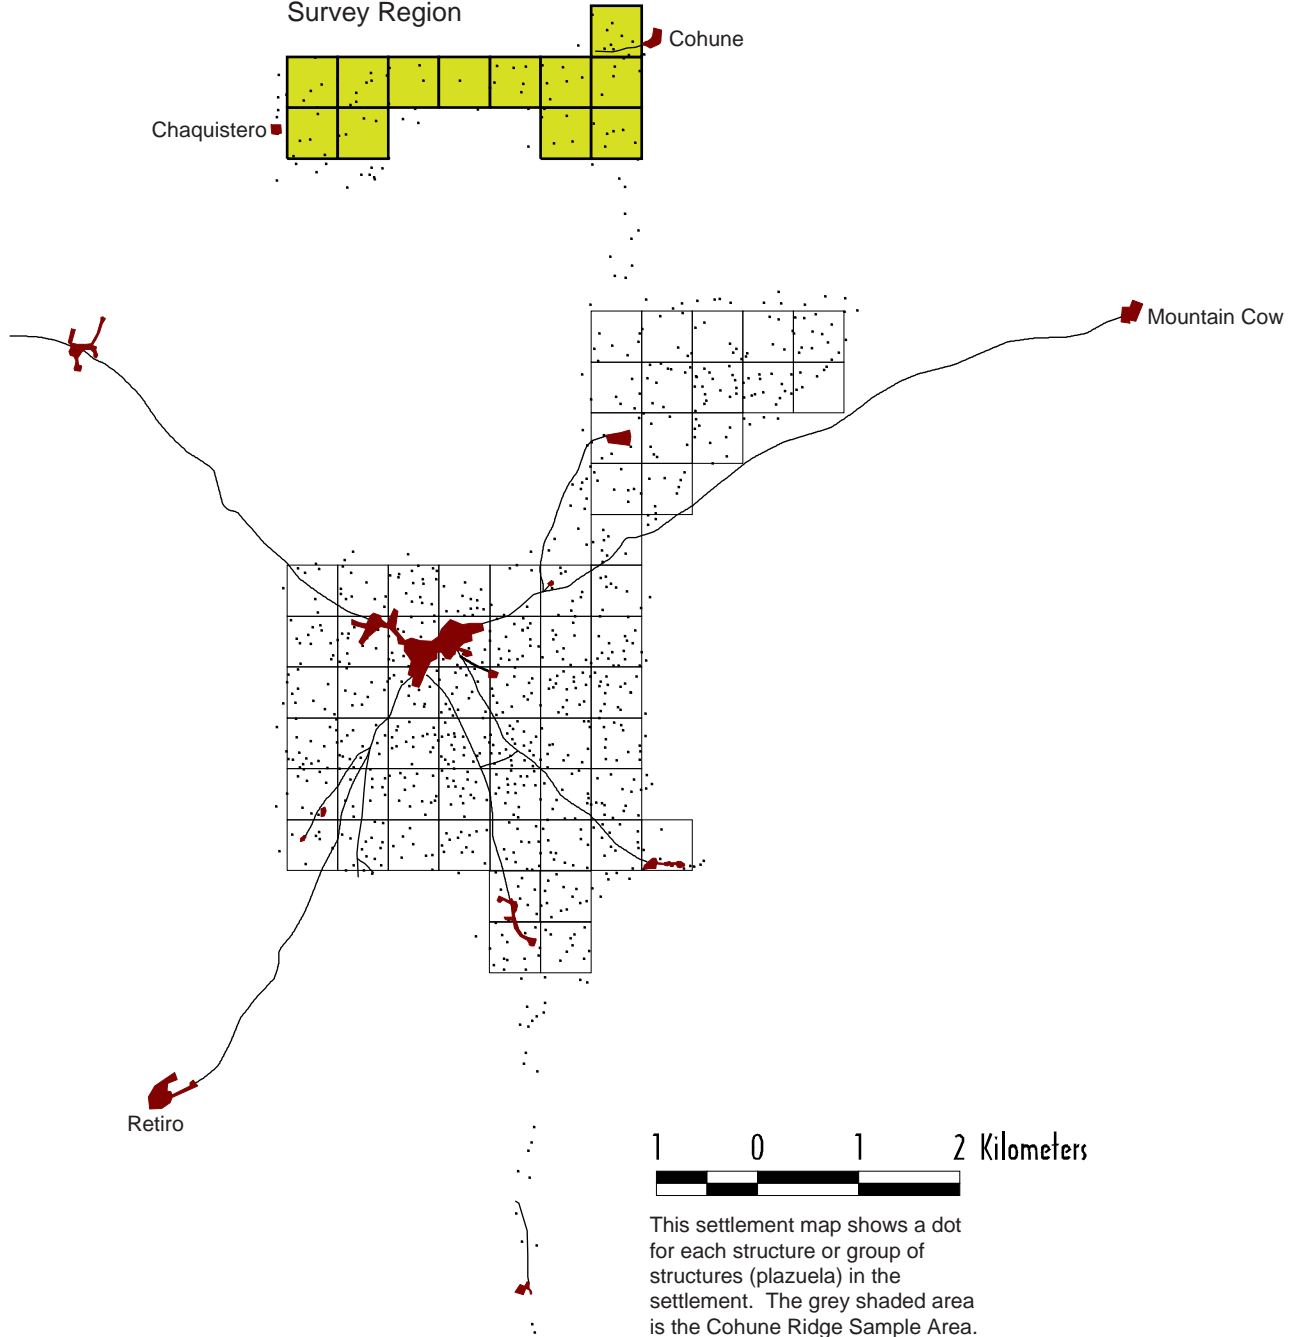

Cohune Ridge  
Archaeological Settlement  
Survey Region

1 0 1 2 Kilometers

This settlement map shows a dot for each structure or group of structures (plazuela) in the settlement. The grey shaded area is the Cohune Ridge Sample Area. Each square is .25 km<sup>2</sup>. Map based upon 1999 Caracol Map reported by Chase and Chase.